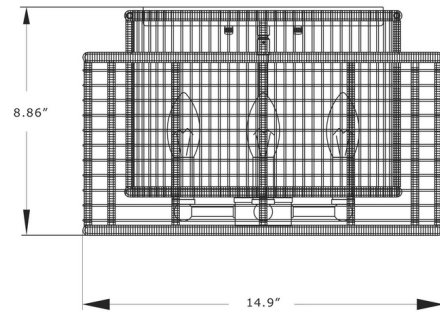

By Crystorama

Description

The Jayna Ceiling Light has a simple two-layered frame hand-wrapped with natural jute. The open weave and textural mix create a beautiful pattern when in use. Jayna is perfect for bringing natural style to a traditional, boho, or coastal interior.

Shown in burnished silver / natural

Specifications

COLOR Natural
BODY FINISH Burnished Silver
WATTAGE 36W
DIMMER Standard 120V
DIMENSIONS 14.9\"W x 8.86\"H x 14.9\"D
BULB NOT INCLUDED 4 x B10/Candelabra (E12)/9W/120V LED
OTHER BULB OPTIONS B10/Candelabra (E12)/60W/120V Incandescent
COUNTRY OF ORIGIN China

Technical Information

PRODUCT DIMENSIONS Canopy: 10\" diameter x 1\"H

CLICK TO VIEW PRODUCT

Notes: