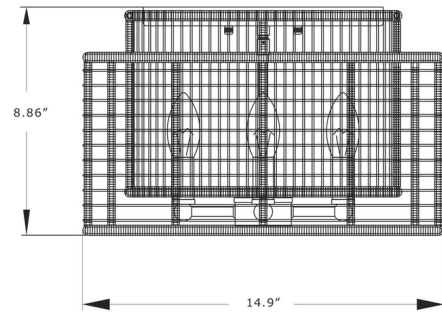

By Crystorama

Description

The Jayna Ceiling Light has a simple two-layered frame hand-wrapped with natural jute. The open weave and textural mix create a beautiful pattern when in use. Jayna is perfect for bringing natural style to a traditional, boho, or coastal interior.

Shown in burnished silver / natural

Specifications

COLOR Natural
BODY FINISH Burnished Silver
WATTAGE 36W
DIMMER Standard 120V
DIMENSIONS 14.9\"W x 8.86\"H x 14.9\"D
BULB NOT INCLUDED 4 x B10/Candelabra (E12)/9W/120V LED
OTHER BULB OPTIONS B10/Candelabra (E12)/60W/120V Incandescent
COUNTRY OF ORIGIN China

Technical Information

PRODUCT DIMENSIONS Canopy: 10\" diameter x 1\"H

CLICK TO VIEW PRODUCT

Notes: