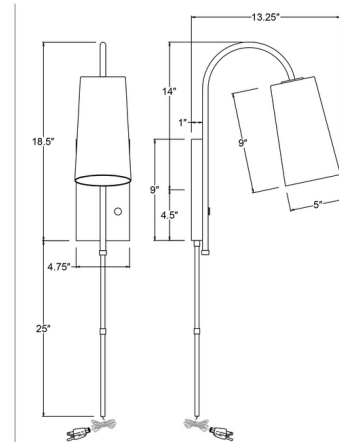

By Crystorama

Description

The Alexa Wall Sconce is defined by its simple yet stylish design. The rectangular backplate features a sweeping slender arm and tapered white glass shade. This ideal lighting design is perfect for a bedside or reading nook and may be installed as a hardwire or plug-in fixture. An optional stem is included to house the cord when installed as a plug-in sconce.

Shown in polished nickel / white

Specifications

COLOR	White
BODY FINISH	Polished Nickel
WATTAGE	60W
DIMMER	Standard 120V
DIMENSIONS	5"W x 18.5"H x 13.25"D
BULB NOT INCLUDED	1 x A19/Medium (E26)/60W/120V Incandescent
OTHER BULB OPTIONS	1 x A19/Medium (E26)/120V LED
COUNTRY OF ORIGIN	China