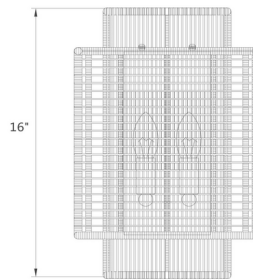

Shown in burnished silver / natural

Specifications

COLOR Natural
BODY FINISH Burnished Silver
WATTAGE 18W
DIMMER Standard 120V
DIMENSIONS 10"W x 16"H x 5.6"D
BULB NOT INCLUDED 2 x B10/Candelabra (E12)/9W/120V LED
OTHER BULB OPTIONS B10/Candelabra (E12)/60W/120V Incandescent
COUNTRY OF ORIGIN China

Technical Information

PRODUCT DIMENSIONS Backplate: 11"W x 4.72"H x 1"D

CLICK TO VIEW PRODUCT

Notes: