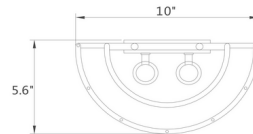

Shown in burnished silver / natural

Specifications

COLOR Natural
BODY FINISH Burnished Silver
WATTAGE 18W
DIMMER Standard 120V
DIMENSIONS 10"W x 16"H x 5.6"D
BULB NOT INCLUDED 2 x B10/Candelabra (E12)/9W/120V LED
OTHER BULB OPTIONS B10/Candelabra (E12)/60W/120V Incandescent
COUNTRY OF ORIGIN China

Technical Information

PRODUCT DIMENSIONS Backplate: 11"W x 4.72"H x 1"D

CLICK TO VIEW PRODUCT

Notes: