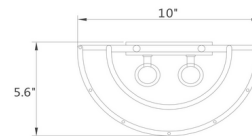

Shown in burnished silver / natural

Specifications

COLOR Natural
BODY FINISH Burnished Silver
WATTAGE 18W
DIMMER Standard 120V
DIMENSIONS 10"W x 16"H x 5.6"D
BULB NOT INCLUDED 2 x B10/Candelabra (E12)/9W/120V LED
OTHER BULB OPTIONS B10/Candelabra (E12)/60W/120V Incandescent
COUNTRY OF ORIGIN China

Technical Information

PRODUCT DIMENSIONS Backplate: 11"W x 4.72"H x 1"D

CLICK TO VIEW PRODUCT

Notes: