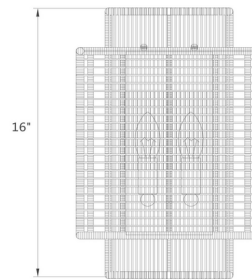

Shown in burnished silver / natural

Specifications

COLOR Natural
BODY FINISH Burnished Silver
WATTAGE 18W
DIMMER Standard 120V
DIMENSIONS 10"W x 16"H x 5.6"D
BULB NOT INCLUDED 2 x B10/Candelabra (E12)/9W/120V LED
OTHER BULB OPTIONS B10/Candelabra (E12)/60W/120V Incandescent
COUNTRY OF ORIGIN China

Technical Information

PRODUCT DIMENSIONS Backplate: 11"W x 4.72"H x 1"D

CLICK TO VIEW PRODUCT

Notes: