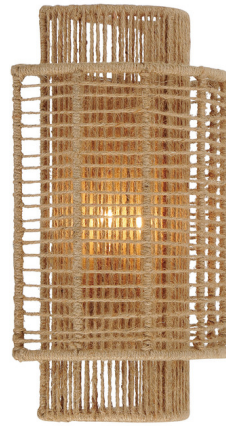

Lightology

lightology.com
866-954-4489
07-07-26

Project: _____

Company: _____

Location: _____ Fixture Type: _____

SPEC #: **CRY1094247**

Approved On: _____ Approved By: _____

Jayna Wall Sconce By Crystorama

Description

The Jayna Wall Sconce has a simple two-layered frame hand-wrapped with natural jute. The open weave and textural mix create a beautiful pattern when in use. Jayna is perfect for bringing natural style to a traditional, boho, or coastal interior.

Shown in burnished silver / natural

Specifications

COLOR Natural
BODY FINISH Burnished Silver
WATTAGE 18W
DIMMER Standard 120V
DIMENSIONS 10"W x 16"H x 5.6"D
BULB NOT INCLUDED 2 x B10/Candelabra (E12)/9W/120V LED
OTHER BULB OPTIONS B10/Candelabra (E12)/60W/120V Incandescent
COUNTRY OF ORIGIN China

Technical Information

PRODUCT DIMENSIONS Backplate: 11"W x 4.72"H x 1"D

CLICK TO VIEW PRODUCT

Notes: