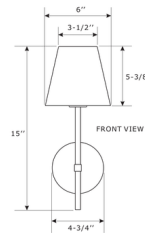

### Specifications

COLOR	N/A
BODY FINISH	Vibrant Gold / Black
WATTAGE	17W
DIMMER	Standard 120V
DIMENSIONS	6"W x 15"H x 7"D
BULB NOT INCLUDED	1 x A19/Medium (E26)/17W/120V LED
OTHER BULB OPTIONS	A19/Medium (E26)/60W/120V Incandescent
COUNTRY OF ORIGIN	China

### Technical Information

PRODUCT DIMENSIONS . . . . . Shade: 6" diameter x 5.375"H

Shown in vibrant gold / black

CLICK TO VIEW PRODUCT

Notes: