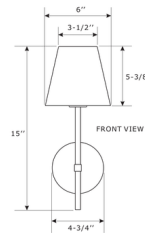

CLICK TO VIEW PRODUCT

Notes: