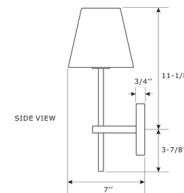

### Specifications

COLOR	N/A
BODY FINISH	Vibrant Gold / Black
WATTAGE	17W
DIMMER	Standard 120V
DIMENSIONS	6"W x 15"H x 7"D
BULB NOT INCLUDED	1 x A19/Medium (E26)/17W/120V LED
OTHER BULB OPTIONS	A19/Medium (E26)/60W/120V Incandescent
COUNTRY OF ORIGIN	China

### Technical Information

PRODUCT DIMENSIONS . . . . . Shade: 6" diameter x 5.375"H

Shown in vibrant gold / black

CLICK TO VIEW PRODUCT

Notes: