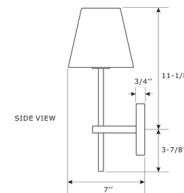

CLICK TO VIEW PRODUCT

Notes: