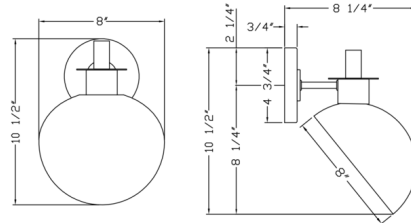

### Specifications

COLOR . . . . . White  
BODY FINISH . . . . . Black / Antique Brass  
WATTAGE . . . . . 100W  
DIMMER . . . . . Standard 120V  
DIMENSIONS . . . . . 8"W x 10.5"H x 8.25"D  
BULB NOT INCLUDED . . . . . 1 x A19/Medium (E26)/100W/120V Incandescent  
OTHER BULB OPTIONS . . . . . 1 x A19/Medium (E26)/120V LED  
COUNTRY OF ORIGIN . . . . . China

### Technical Information

PRODUCT DIMENSIONS . . . . . Backplate: 4.75" diameter x 0.75"D

CLICK TO VIEW PRODUCT

Notes: