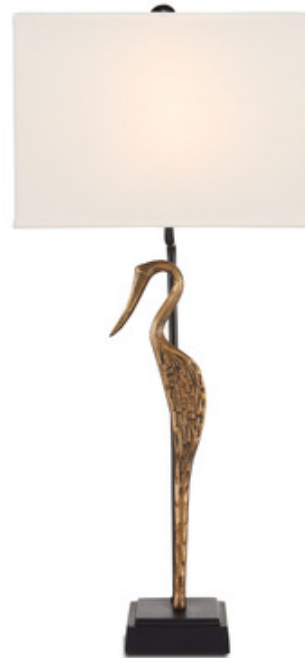

**BRAND**

Currey and Company

**DESCRIPTION**

Featuring a slim, elegant bird made of cast aluminum in a mix of Antique Brass and Black finishes, the Antigone Table Lamp brings serenity into the space. The base is cast aluminum painted in Black, and the lamp is topped with a Bone Linen rectangular shade. 3-way turn knob on socket.

*Shown in: Antique Brass / Black / Bone Linen*

<b>SHADE COLOR</b>	Bone Linen
<b>BODY FINISH</b>	Antique Brass / Black
<b>WATTAGE</b>	150W
<b>DIMMER</b>	Included
<b>DIMENSIONS</b>	14"W x 31.5"H x 8"D
<b>BULB NOT INCLUDED</b>	
<b>LAMP</b>	1 x A19 3-Way/Medium (E26)/150W/120V Incandescent 1 x A19 3-Way/Medium (E26)/120V LED

*Technical Information*

**PRODUCT DIMENSIONS**      Shade Dimensions: 14"W x 8"D x 10"H

**SPEC #**

CRC1094293

COMPANY

PROJECT

FIXTURE TYPE

APPROVED BY