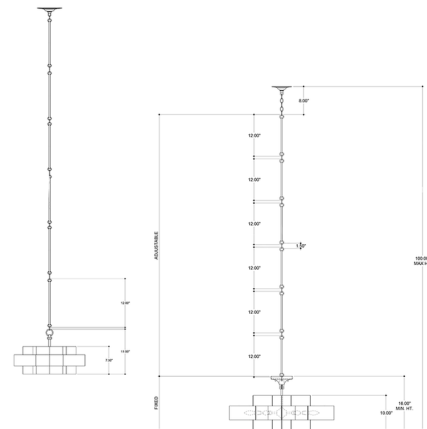

Description

The Grand Lotus Chandelier is crafted out of wrought iron sheets skillfully shaped into a lotus flower design. Choose a finish option that has a matching exterior and interior, or try contrasting tones for a more dramatic look. This fixture can be installed as a chandelier or semi-flush ceiling mount.

Shown in sugar white / contemporary gold leaf

Specifications

COLOR	N/A
BODY FINISH	Sugar White / Contemporary Gold Leaf
WATTAGE	60W
DIMMER	Standard 120V
DIMENSIONS	20.25"W x 11"H
BULB NOT INCLUDED	1 x A19/Medium (E26)/60W/120V Incandescent
OTHER BULB OPTIONS	1 x A19/Medium (E26)/120V LED
COUNTRY OF ORIGIN	Philippines