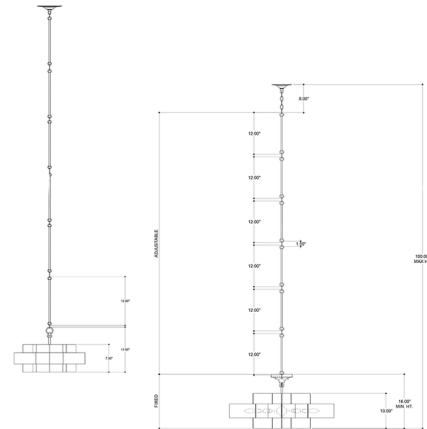

By Currey & Company

Description

The Grand Lotus Chandelier is crafted out of wrought iron sheets skillfully shaped into a lotus flower design. Choose a finish option that has a matching exterior and interior, or try contrasting tones for a more dramatic look. This fixture can be installed as a chandelier or semi-flush ceiling mount.

Shown in sugar white / contemporary gold leaf

Specifications

COLOR	N/A
BODY FINISH	Sugar White / Contemporary Gold Leaf
WATTAGE	60W
DIMMER	Standard 120V
DIMENSIONS	20.25"W x 11"H
BULB NOT INCLUDED	1 x A19/Medium (E26)/60W/120V Incandescent
OTHER BULB OPTIONS	1 x A19/Medium (E26)/120V LED
COUNTRY OF ORIGIN	Philippines