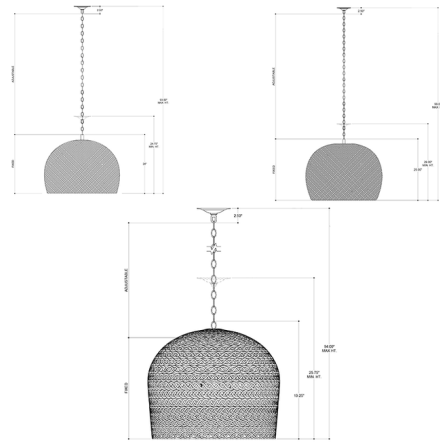

### Description

The Piero Pendant is more than meets the eye. With a texture that appears to be woven from a natural plant material, but is fact made of iron, the Piero brings contemporary flavor into your space. When the fixture is illuminated, textural patterns will enliven surrounding surfaces.

### Specifications

COLOR	N/A
BODY FINISH	White
WATTAGE	60W
DIMMER	Standard 120V
DIMENSIONS	16"W x 13.5"H
BULB NOT INCLUDED	1 x A19/Medium (E26)/60W/120V Incandescent
OTHER BULB OPTIONS	1 x A19/Medium (E26)/120V LED
COUNTRY OF ORIGIN	India