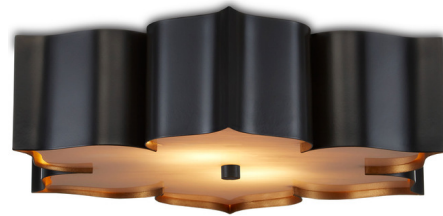

Lightology

lightology.com
866-954-4489
06-30-26

Project: _____

Company: _____

Location: _____ Fixture Type: _____

SPEC #: **CRC1094370**

Approved On: _____ Approved By: _____

Grand Lotus Ceiling Light

By Currey & Company

Description

The Grand Lotus Ceiling Flush Mount has an aristocratic statement with a touch of Moorish inspiration. Finished in a luxurious workmanship finish and gold leaf interior, the stylish curves of the six-pointed wrought iron frame encase a pearly marbled acrylic diffuser.

Shown in satin black / marbelized acrylic

Specifications

COLOR	Marbelized Acrylic
BODY FINISH	Satin Black
WATTAGE	26W
DIMMER	Standard 120V
DIMENSIONS	19"W x 4.5"H
BULB INCLUDED	2 x A19/GU24/13W/120V LED
COUNTRY OF ORIGIN	Philippines