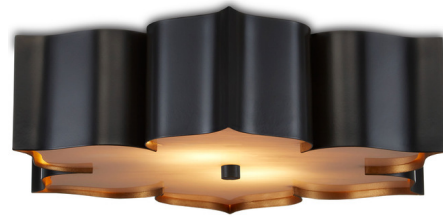

Lightology

lightology.com
866-954-4489
04-22-26

Project: _____

Company: _____

Location: _____ Fixture Type: _____

SPEC #: **CRC1094370**

Approved On: _____ Approved By: _____

Grand Lotus Ceiling Light

By Currey & Company

Description

The Grand Lotus Ceiling Flush Mount has an aristocratic statement with a touch of Moorish inspiration. Finished in a luxurious workmanship finish and gold leaf interior, the stylish curves of the six-pointed wrought iron frame encase a pearly marbled acrylic diffuser.

Shown in satin black / marbelized acrylic

Specifications

COLOR	Marbelized Acrylic
BODY FINISH	Satin Black
WATTAGE	26W
DIMMER	Standard 120V
DIMENSIONS	19"W x 4.5"H
BULB INCLUDED	2 x A19/GU24/13W/120V LED
COUNTRY OF ORIGIN	Philippines