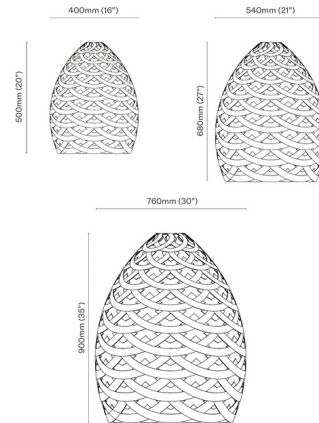

By David Trubridge

Description

Inspired by the native bird of Aotearoa, the Tui Pendant features half rings of Bamboo Plywood that are woven into a basket silhouette. Available fully assembled or sold as a kit-set. Kit-set includes paper instructions and an online video for easy assembly. Made in New Zealand.

Shown in bamboo exterior / bamboo interior

Specifications

COLOR	Bamboo Exterior / Bamboo Interior
BODY FINISH	N/A
WATTAGE	100W
DIMMER	Standard 120V
DIMENSIONS	16"W x 20"H x 16"D
BULB NOT INCLUDED	1 x G25/Medium (E26)/100W/120V Incandescent
OTHER BULB OPTIONS	1 x G25/Medium (E26)/120V LED
COUNTRY OF ORIGIN	New Zealand