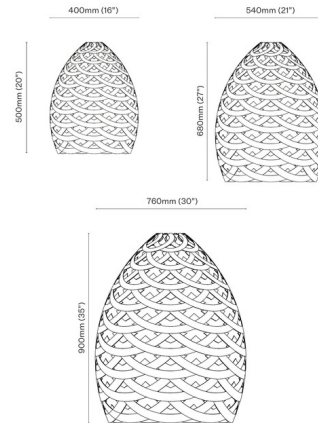

### Specifications

COLOR	Bamboo Exterior / White Interior
BODY FINISH	N/A
WATTAGE	100W
DIMMER	Standard 120V
DIMENSIONS	16"W x 20"H x 16"D
BULB NOT INCLUDED	1 x G25/Medium (E26)/100W/120V Incandescent
OTHER BULB OPTIONS	1 x G25/Medium (E26)/120V LED
COUNTRY OF ORIGIN	New Zealand