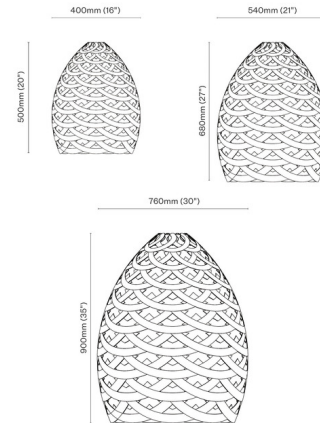

### Specifications

COLOR . . . . . Bamboo Exterior / White Interior  
BODY FINISH . . . . . N/A  
WATTAGE . . . . . 100W  
DIMMER . . . . . Standard 120V  
DIMENSIONS . . . . . 16"W x 20"H x 16"D  
BULB NOT INCLUDED . . . . . 1 x G25/Medium (E26)/100W/120V Incandescent  
OTHER BULB OPTIONS . . . . . 1 x G25/Medium (E26)/120V LED  
COUNTRY OF ORIGIN . . . . . New Zealand