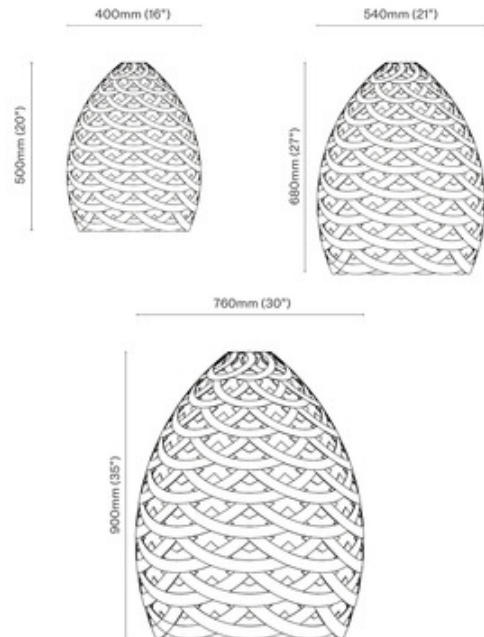

DESIGNER

David Trubridge

BRAND

David Trubridge

DESCRIPTION

Inspired by the native bird of Aotearoa, the Tui Pendant features half rings of Bamboo Plywood that are woven into a basket silhouette. Available fully assembled or sold as a kit-set. Kit-set includes paper instructions and an online video for easy assembly. Made in New Zealand.

Shown in: Bamboo Exterior / White Interior

| | |
|--------------------------|--|
| SHADE COLOR | Bamboo Exterior / White Interior |
| BODY FINISH | N/A |
| WATTAGE | 100W |
| DIMMER | Standard 120V |
| DIMENSIONS | 16"W x 20"H x 16"D |
| BULB NOT INCLUDED | |
| LAMP | 1 x G25/Medium (E26)/100W/120V Incandescent 1 x G25/Medium (E26)/120V LED |

SPEC #

DTR1094441

COMPANY

PROJECT

FIXTURE TYPE

APPROVED BY

DATE