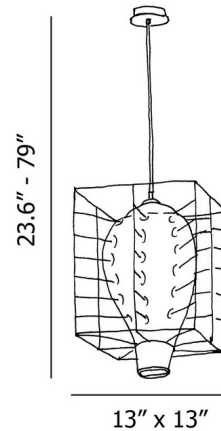

### Specifications

COLOR . . . . . Transparent  
BODY FINISH . . . . . Raw Steel  
WATTAGE . . . . . 60W  
DIMMER . . . . . Standard 120V  
DIMENSIONS . . . . . 13"W x 23.6"H  
BULB NOT INCLUDED . . . . . 1 x A19/Medium (E26)/60W/120V Incandescent  
OTHER BULB OPTIONS . . . . . A19/Medium (E26)/120V LED  
Edison/Medium (E26)/120V LED  
Edison Tube/Medium (E26)/120V LED

### Technical Information

PRODUCT DIMENSIONS . . . . . Canopy: 4.7"dia x 1"H

Shown in raw steel / transparent

CLICK TO VIEW PRODUCT

Notes: