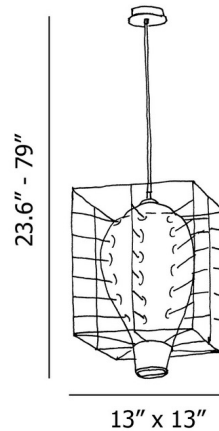

By Fisionarte

Description

The Attimo Pendant is a work of art that will elevate any space. The Molten Glass expands to mold itself inside the Raw Brass cage without breaking, leaving a stunning result.

Specifications

COLOR Transparent
BODY FINISH Raw Steel
WATTAGE 60W
DIMMER Standard 120V
DIMENSIONS 13"W x 23.6"H
BULB NOT INCLUDED 1 x A19/Medium (E26)/60W/120V Incandescent
OTHER BULB OPTIONS A19/Medium (E26)/120V LED
Edison/Medium (E26)/120V LED
Edison Tube/Medium (E26)/120V LED

Technical Information

PRODUCT DIMENSIONS Canopy: 4.7"dia x 1"H

Shown in raw steel / transparent

CLICK TO VIEW PRODUCT

Notes: