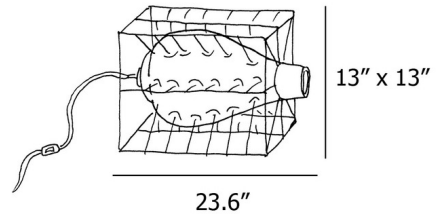

Shown in raw steel / smoky

Specifications

COLOR	Smoky
BODY FINISH	Raw Steel
WATTAGE	60W
DIMMER	N/A
DIMENSIONS	23.6"W x 13"H
BULB NOT INCLUDED	1 x Edison Tube/Medium (E26)/60W/120V Incandescent
OTHER BULB OPTIONS	A19/Medium (E26)/120V LED Edison/Medium (E26)/120V LED Edison Tube/Medium (E26)/120V LED