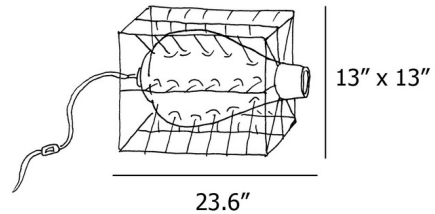

### Specifications

COLOR	Smoky
BODY FINISH	Raw Steel
WATTAGE	60W
DIMMER	N/A
DIMENSIONS	23.6"W x 13"H
BULB NOT INCLUDED	1 x Edison Tube/Medium (E26)/60W/120V Incandescent
OTHER BULB OPTIONS	A19/Medium (E26)/120V LED Edison/Medium (E26)/120V LED Edison Tube/Medium (E26)/120V LED