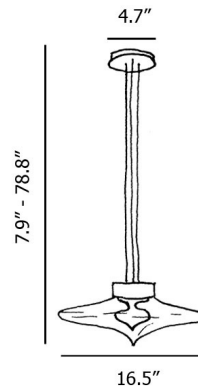

CLICK TO VIEW PRODUCT

Notes: