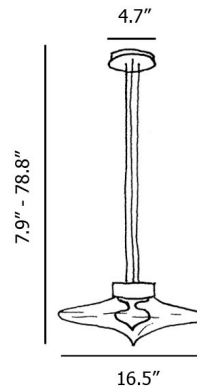

CLICK TO VIEW PRODUCT

Notes: