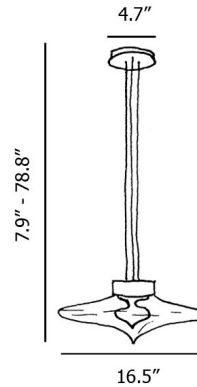

CLICK TO VIEW PRODUCT

Notes: