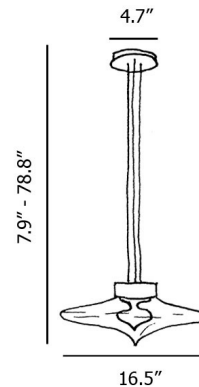

### Specifications

COLOR . . . . . Transparent  
BODY FINISH . . . . . Matte Black  
WATTAGE . . . . . 13.3W  
DIMMER . . . . . 0-10V  
DIMENSIONS . . . . . 16.5"W x 7.9"H  
INTEGRATED LED MODULE . . . . . 1 x LED/13.3W/120V LED

### Technical Information

PRODUCT DIMENSIONS . . . . . Canopy: 5.1"dia x 2.2"H  
LAMP COLOR . . . . . 3000K  
LUMENS/WATT . . . . . 151.58  
LUMINOUS FLUX . . . . . 2016 lumens

CLICK TO VIEW PRODUCT

Notes: