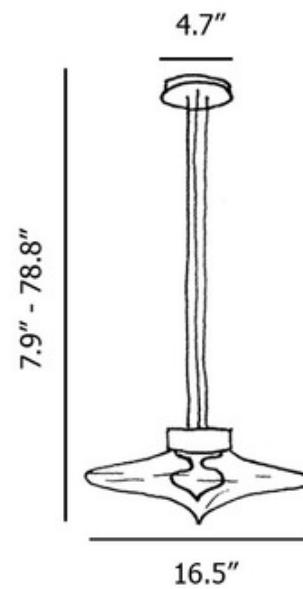

BRAND

Fisionarte

DESCRIPTION

The Desideria Pendant is inspired by a blooming bud in the springtime. It features an inner diffuser of Transparent or Satin White glass and a large outer Transparent Glass shade hanging from a trio of field-adjustable cords.

Shown in: Wrinkled Matte Black / Transparent

SHADE COLOR	Transparent
BODY FINISH	Wrinkled Matte Black
WATTAGE	13.3W
DIMMER	N/A
DIMENSIONS	16.5"W x 7.9"H
INTEGRATED LED MODULE	
LAMP	1 x LED/13.3W/24V LED

Technical Information

LUMINOUS FLUX	2016 lumens
LUMENS/WATT	151.58
LAMP COLOR	3000K
PRODUCT DIMENSIONS	Canopy: 5.1"dia x 2.2"H

SPEC # FIS1094531

COMPANY	PROJECT	FIXTURE TYPE	APPROVED BY	DATE