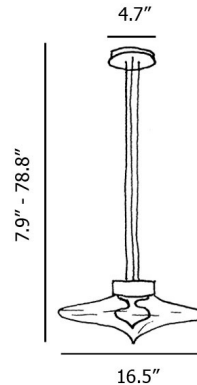

CLICK TO VIEW PRODUCT

Notes: