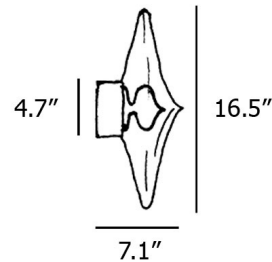

Shown in matte black / transparent

Specifications

COLOR Transparent
BODY FINISH Matte Black
WATTAGE 13.3W
DIMMER 0-10V
DIMENSIONS 16.5"W x 16.5"H x 7.1"D
INTEGRATED LED MODULE 1 x LED/13.3W/120V LED

Technical Information

PRODUCT DIMENSIONS Backplate: 4.7"dia x 3.1"H
LAMP COLOR 3000K
LUMENS/WATT 151.58
LUMINOUS FLUX 2016 lumens

CLICK TO VIEW PRODUCT

Notes: