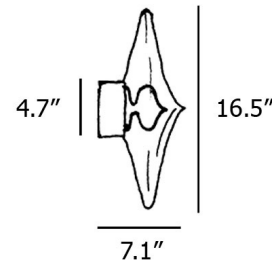

Shown in matte black / transparent

Specifications

COLOR Transparent
BODY FINISH Matte Black
WATTAGE 13.3W
DIMMER 0-10V
DIMENSIONS 16.5"W x 16.5"H x 7.1"D
INTEGRATED LED MODULE 1 x LED/13.3W/120V LED

Technical Information

PRODUCT DIMENSIONS Backplate: 4.7"dia x 3.1"H
LAMP COLOR 3000K
LUMENS/WATT 151.58
LUMINOUS FLUX 2016 lumens

CLICK TO VIEW PRODUCT

Notes: