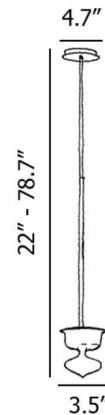

By Fisionarte

Description

Inspired by a blooming bud, the Desideria Mini Pendant will bring glamour to any space. This perfectly sized pendant features a Transparent or Satin White Glass diffuser hanging from a Metal rod and matching canopy. Max overall height is field adjustable via included cord. Power source included.

Shown in matte gold / transparent

Specifications

COLOR Transparent
BODY FINISH Matte Gold
WATTAGE 20W
DIMMER 0-10V
DIMENSIONS 3.5\"W x 22\"H
INTEGRATED LED MODULE 2 x LED/10W/120V LED

Technical Information

PRODUCT DIMENSIONS Canopy: 5.1\"dia x 2.2\"H
LAMP COLOR 3000K
LUMENS/WATT 201.60
LUMINOUS FLUX 2016 lumens

CLICK TO VIEW PRODUCT

Notes: