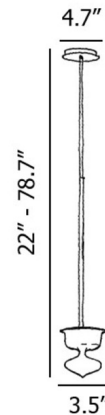

### Description

Inspired by a blooming bud, the Desideria Mini Pendant will bring glamour to any space. This perfectly sized pendant features a Transparent or Satin White Glass diffuser hanging from a Metal rod and matching canopy. Max overall height is field adjustable via included cord. Power source included.

### Specifications

COLOR	Transparent
BODY FINISH	Matte Gold
WATTAGE	20W
DIMMER	0-10V
DIMENSIONS	3.5"W x 22"H
INTEGRATED LED MODULE	2 x LED/10W/120V LED

### Technical Information

PRODUCT DIMENSIONS	Canopy: 5.1"dia x 2.2"H
LAMP COLOR	3000K
LUMENS/WATT	201.60
LUMINOUS FLUX	2016 lumens

Shown in matte gold / transparent

CLICK TO VIEW PRODUCT

Notes: