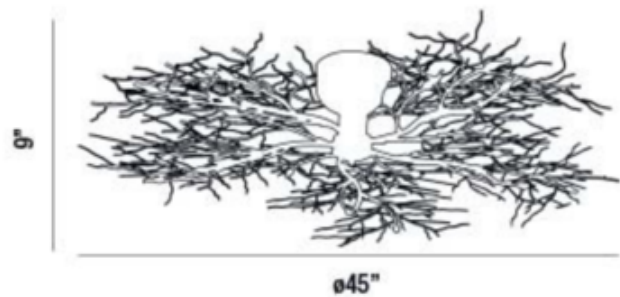

BRAND

Eurofase

DESCRIPTION

This autumnal piece invites the essence of the seasons into any room. With branching chrome arms and delicate accents, the soothing effect of this majestic fixture is immediate. Includes 12V transformer inside canopy.

Shown in: Chrome

SHADE COLOR	N/A
BODY FINISH	Chrome
WATTAGE	200W
DIMMER	Low Voltage Electronic
DIMENSIONS	45"W x 9"H
BULB INCLUDED	
LAMP	20 x JC/G4 (bipin)/10W/12V Halogen

SPEC # EUFI09455

COMPANY

PROJECT