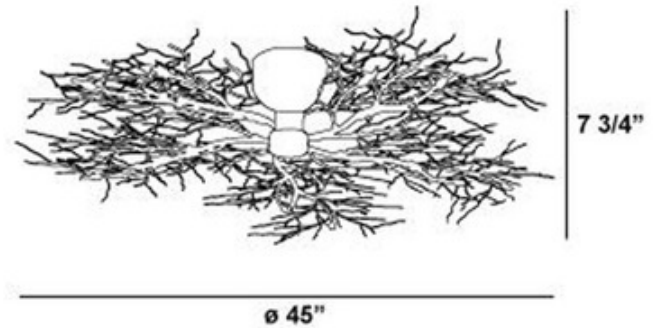

**BRAND**

Eurofase

**DESCRIPTION**

Autumn Ceiling Flush is available in a chrome finish and steel branches. This autumnal piece invites the essence of the seasons into any room. (20) 20-watt, 12 volt G4 bi-pin JC halogen bulbs are included. Dimensions: 45 inch diameter x 9 inch height.

*Shown in: Chrome*

<b>SHADE COLOR</b>	N/A
<b>BODY FINISH</b>	Chrome
<b>WATTAGE</b>	200W
<b>DIMMER</b>	Low Voltage Magnetic
<b>DIMENSIONS</b>	45"W x 9"H
<b>LAMP</b>	20 x JC/G4 (bipin)/10W/12V Halogen

**ITEM NUMBER** EUFI09455