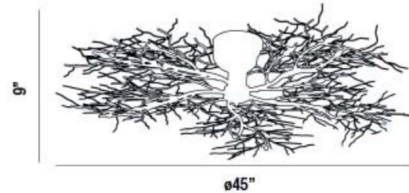

Description

The Autumn Wall/ Ceiling Light is an autumnal piece that invites the essence of the seasons into any room. With branching chrome arms and delicate accents, the soothing effect of this majestic fixture is immediate. Includes 12V transformer inside canopy. NOTE: This is a discontinued floor model and limited to quantity on hand.

Shown in chrome

Specifications

COLOR	N/A
BODY FINISH	Chrome
WATTAGE	200W
DIMMER	Low Voltage Electronic
DIMENSIONS	45"W x 9"H
BULB INCLUDED	20 x JC/G4 (bipin)/10W/12V Halogen
COUNTRY OF ORIGIN	China

CLICK TO VIEW PRODUCT