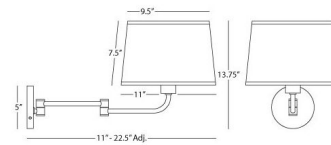

Shown in aged brass / oyster linen

Specifications

COLOR	Oyster Linen
BODY FINISH	Aged Brass
WATTAGE	75W
DIMMER	Included
DIMENSIONS	11"W x 13.75"H x 22.5"D
BULB NOT INCLUDED	1 x A19/Medium (E26)/75W/120V Incandescent
OTHER BULB OPTIONS	1 x A19/Medium (E26)/120V LED
COUNTRY OF ORIGIN	China