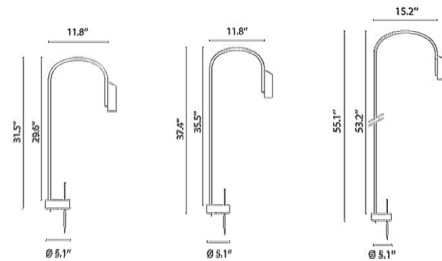

CLICK TO VIEW PRODUCT

Notes: