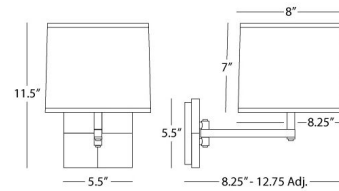

### Specifications

COLOR	Heather Linen
BODY FINISH	Unfinished Mango Wood / Patina Nickel
WATTAGE	5W
DIMMER	Standard 120V
DIMENSIONS	8.25"W x 11.5"H x 12.75"D
BULB NOT INCLUDED	1 x B11/Candelabra (E12)/5W/120V LED
OTHER BULB OPTIONS	1 x B10/Candelabra (E12)/120V LED 1 x B10/Candelabra (E12)/60W/120V Incandescent
COUNTRY OF ORIGIN	China