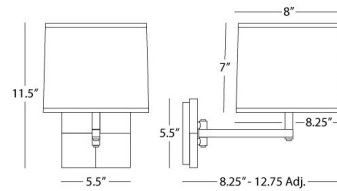

Shown in unfinished mango wood / patina nickel / heather linen

Specifications

COLOR	Heather Linen
BODY FINISH	Unfinished Mango Wood / Patina Nickel
WATTAGE	5W
DIMMER	Standard 120V
DIMENSIONS	8.25"W x 11.5"H x 12.75"D
BULB NOT INCLUDED	1 x B11/Candelabra (E12)/5W/120V LED
OTHER BULB OPTIONS	1 x B10/Candelabra (E12)/120V LED 1 x B10/Candelabra (E12)/60W/120V Incandescent
COUNTRY OF ORIGIN	China