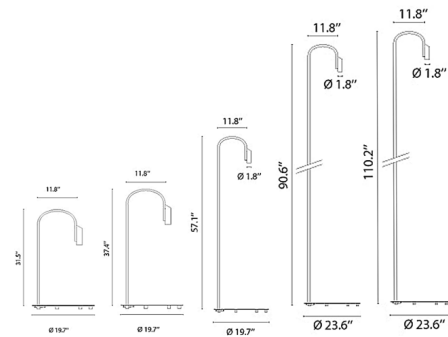

### Description

Named for the Latin word stem, the Flos Caule Indoor/Outdoor Floor Lamp presents an elegant form inspired by the organic beauty of a flower. Its distinctive curving stem gracefully supports a cylindrical diffuser, available in either a clean solid design or a captivating nest design that casts intricate, textured shadows. This adaptability allows you to choose between a focused, clear light or a more artistic, patterned illumination for your space. The understated lines and versatile nature of the Caule make it a perfect fit for both contemporary indoor settings and refined outdoor environments. It boasts a substantial 16-foot long cord with an IP44 plug, making it suitable for outdoor use, and includes a convenient dimmer switch that allows you to adjust the included LED from a subtle 30% to a full 100% brightness. Please note that the larger 90.6-inch and 110.2-inch sizes are exclusively available with the solid shade, ensuring a sleek profile for taller applications. This lamp offers an unparalleled blend of minimalist design, functional adaptability, and a touch of natural inspiration.

### Specifications

COLOR	N/A
BODY FINISH	Forest Green
WATTAGE	10W
DIMMER	Included
DIMENSIONS	19.7"W x 31.5"H x 19.7"D
INTEGRATED LED MODULE	1 x LED/10W/120V LED
COUNTRY OF ORIGIN	Italy

### Technical Information

PRODUCT DIMENSIONS	Cord Length: 192"
LAMP COLOR	2700K
LUMENS/WATT	44.70
LUMINOUS FLUX	447 lumens

Shown in forest green

CLICK TO VIEW PRODUCT

Notes: