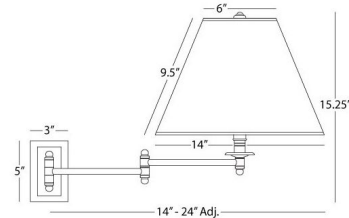

### Specifications

COLOR	Ascot Bone / Antique Brass
BODY FINISH	N/A
WATTAGE	150W
DIMMER	Included
DIMENSIONS	24"L x 14"W x 15.25"H x 24"D
BULB NOT INCLUDED	1 x A19 3-Way/Medium (E26)/150W/120V Incandescent
OTHER BULB OPTIONS	1 x A19/Medium (E26)/120V LED
COUNTRY OF ORIGIN	China