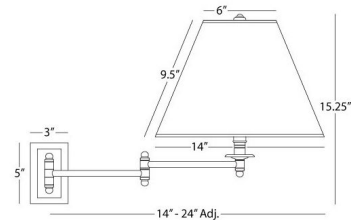

By Robert Abbey

Description

The Kinetic Swing Arm Wall Sconce is the perfect fixture to add a sophisticated and functional accent to a living room or study. The adjustable arm can be moved side-to-side to direct light precisely where it is needed for reading or other tasks. The tapered empire shade completes the look with an elegant detail that will softly diffuse light. 3-way switch located on socket.

Shown in ascot bone / antique brass

Specifications

COLOR	Ascot Bone / Antique Brass
BODY FINISH	N/A
WATTAGE	150W
DIMMER	Included
DIMENSIONS	24"L x 14"W x 15.25"H x 24"D
BULB NOT INCLUDED	1 x A19 3-Way/Medium (E26)/150W/120V Incandescent
OTHER BULB OPTIONS	1 x A19/Medium (E26)/120V LED
COUNTRY OF ORIGIN	China