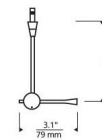

By Visual Comfort Architectural

Description

The Sprocket Freejack Head is simple in design, but extremely functional, featuring several modern customization possibilities. Compatible for use with 1-circuit Monorail track system, Wall Monorail or Freejack canopy. One 12 volt, up to 75 watt GU5.3 MR16 halogen lamp is required, but not included. Includes a Freejack connector. Freejack canopy required when used as a monopoint, sold separately. LED canopy compatible with both halogen and LED lamp options. Dimmer type dependent on system transformer (low voltage magnetic or electronic).

Shown in antique bronze

Specifications

SHADE COLOR	N/A
BODY FINISH	Antique Bronze
WATTAGE	8W
DIMMER	Dimmable
DIMENSIONS	3"L x 3.1"D
BULB NOT INCLUDED	1 x MR16/GU5.3 (bipin)/8W/12V LED

CLICK TO VIEW PRODUCT