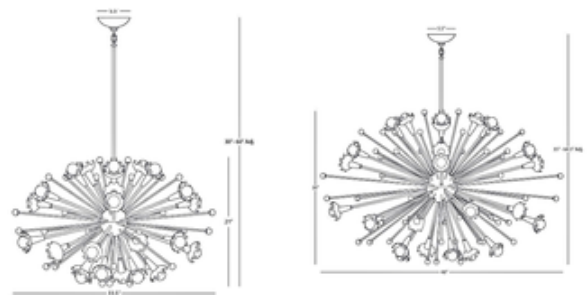

Lightology

Sputnik Chandelier

ITEM NUMBER

JAD109484

DESIGNER

Jonathan Adler

BRAND

Jonathan Adler

DESCRIPTION

The Sputnik Chandelier features an Antique Brass or Polished Nickel finishes with Crystal accents. Available in two sizes. Comes with 12 feet of cord and one 6 inch and three 12 inch rods. Twenty-four 40 watt, 120 volt G16.5 candelabra base incandescent bulbs are required, but not included. UL listed. Medium: 33.5 inch width x 21 inch height x 60 inch maximum length. Large: 48 inch width x 30 inch height x 64.5 inch maximum length.

Shown in: Polished Nickel / Crystal

SHADE COLOR	Crystal
BODY FINISH	Polished Nickel
WATTAGE	960W
DIMMER	Standard 120V
DIMENSIONS	60"L x 33.5"W x 21"H
LAMP	24 x G16.5/Candelabra (E12)/40W/120V Incandescent