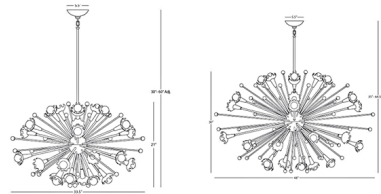

By Jonathan Adler

Description

The Sputnik Chandelier features an Antique Brass or Polished Nickel finishes with Crystal accents.

Shown in polished nickel / crystal

Specifications

COLOR Crystal
BODY FINISH Polished Nickel
WATTAGE 960W
DIMMER Standard 120V
DIMENSIONS 60"L x 33.5"W x 21"H
BULB NOT INCLUDED 24 x G16.5/Candelabra (E12)/40W/120V Incandescent