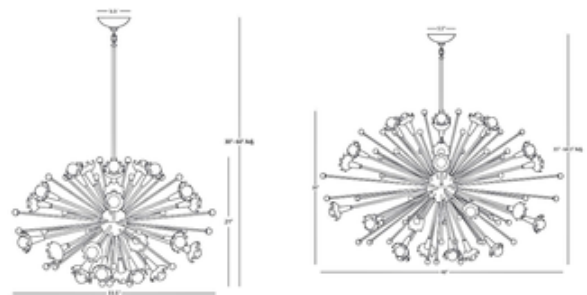

COMPANY	PROJECT	FIXTURE TYPE	APPROVED BY	DATE