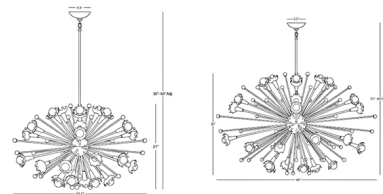

By Jonathan Adler

Description

The Sputnik Chandelier features an Antique Brass or Polished Nickel finishes with Crystal accents.

Shown in polished nickel / crystal

Specifications

COLOR Crystal
BODY FINISH Polished Nickel
WATTAGE 960W
DIMMER Standard 120V
DIMENSIONS 60"L x 33.5"W x 21"H
BULB NOT INCLUDED 24 x G16.5/Candelabra (E12)/40W/120V Incandescent