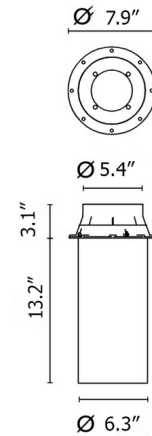

Description

Ground installation box accessory designed for use with Flos Caule bollard.

Specifications

COLOR	N/A
BODY FINISH	White
WATTAGE	N/A
DIMMER	N/A
DIMENSIONS	7.95"W x 13.2"H x 7.95"D
BULB	N/A
COUNTRY OF ORIGIN	Italy

Shown in white

CLICK TO VIEW PRODUCT

Notes: