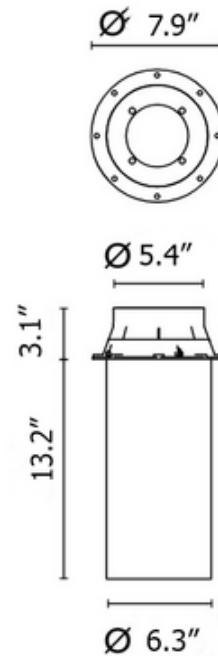

BRAND

FLOS

DESCRIPTION

Ground installation box accessory designed for use with Flos Caule bollard.

Shown in: White

SHADE COLOR	N/A
BODY FINISH	White
WATTAGE	N/A
DIMMER	N/A
DIMENSIONS	7.95"W x 13.2"H x 7.95"D
LAMP	N/A

SPEC #

FLO1094856

COMPANY

PROJECT

FIXTURE TYPE

APPROVED BY

DATE