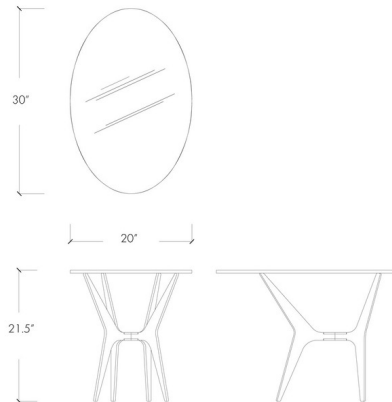

## Dean Oval Side Table

By Gabriel Scott

### Description

The Dean Oval Side Table is inspired by mid-century modern design. It features a minimalist metallic structure topped with a sleek oval Glass top.

Shown in satin copper / smoked glass

### Specifications

COLOR	Smoked Glass
BODY FINISH	Satin Copper
WATTAGE	N/A
DIMMER	N/A
DIMENSIONS	30"L x 20"W x 21.5"H
BULB	N/A
COUNTRY OF ORIGIN	Canada

CLICK TO VIEW PRODUCT

Notes: