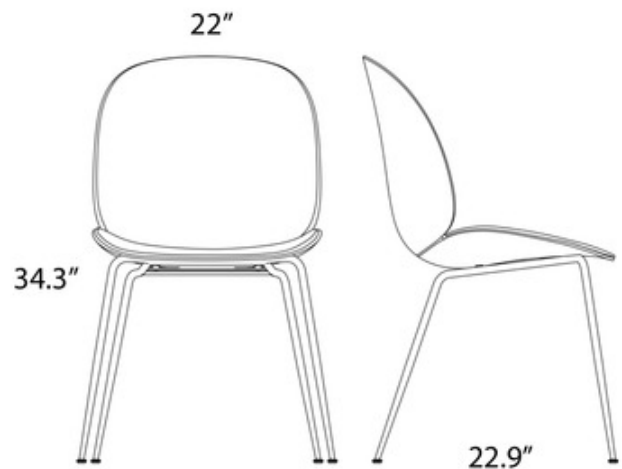

### DESCRIPTION

From large family dinners to lazy weekend mornings, the GUBI Beetle Dining Chair is the perfect way to round out your dining room space. This dazzling dining chair boasts a flexible and airy feel, perfect for long periods of comfortable seating. Thanks to a unique beetle shell shape and strong legs, this chair beautifully marries style with stability. Plus, thanks to plastic gliders this chair can be effortlessly moved or adjusted. Use this dynamic dining chair to enjoy more of your dining room space again.

Shown in: Black Matte / Sweet Pink

COLOR	Sweet Pink
BODY FINISH	Black Matte
WATTAGE	N/A
DIMMER	N/A
DIMENSIONS	22"W x 34.3"H x 22.9"D
LAMP	N/A

SPEC #

GUBI095367

COMPANY

PROJECT

FIXTURE TYPE

APPROVED BY