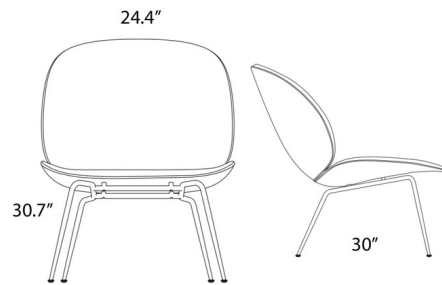

## Beetle Lounge Chair

By Gubi

### Specifications

COLOR	Sierra Black Leather
BODY FINISH	Black Matte
WATTAGE	N/A
DIMMER	N/A
DIMENSIONS	24.4"W x 30.7"H x 30"D
BULB	N/A
COUNTRY OF ORIGIN	Lithuania

CLICK TO VIEW PRODUCT

Notes: