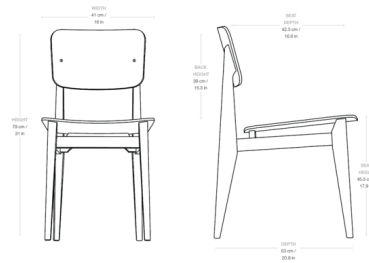

## C-Chair Dining Chair

By Gubi

### Specifications

COLOR	French Cane
BODY FINISH	American Walnut
WATTAGE	N/A
DIMMER	N/A
DIMENSIONS	16.1"W x 31.1"H x 20.9"D
BULB	N/A
COUNTRY OF ORIGIN	Latvia

### Technical Information

PRODUCT DIMENSIONS	Seat Height: 17.9"
--------------------	--------------------

CLICK TO VIEW PRODUCT

Notes: