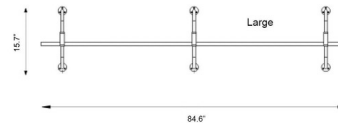

Shown in american walnut

Specifications

COLOR	N/A
BODY FINISH	American Walnut
WATTAGE	N/A
DIMMER	N/A
DIMENSIONS	37.4"W x 18.1"H x 10.6"D
BULB	N/A
COUNTRY OF ORIGIN	Sweden

CLICK TO VIEW PRODUCT

Notes: