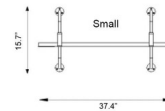

Shown in american walnut

Specifications

COLOR	N/A
BODY FINISH	American Walnut
WATTAGE	N/A
DIMMER	N/A
DIMENSIONS	37.4"W x 18.1"H x 10.6"D
BULB	N/A
COUNTRY OF ORIGIN	Sweden

CLICK TO VIEW PRODUCT

Notes: