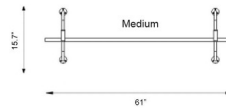

Shown in american walnut

Specifications

COLOR	N/A
BODY FINISH	American Walnut
WATTAGE	N/A
DIMMER	N/A
DIMENSIONS	37.4"W x 18.1"H x 10.6"D
BULB	N/A
COUNTRY OF ORIGIN	Sweden

CLICK TO VIEW PRODUCT

Notes: