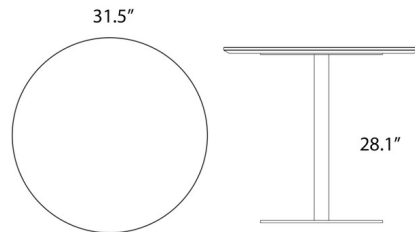

Shown in black / black marquina marble

Specifications

COLOR	Black Marquina Marble
BODY FINISH	Black
WATTAGE	N/A
DIMMER	N/A
DIMENSIONS	31.5"W x 28.1"H
BULB	N/A
COUNTRY OF ORIGIN	Italy

CLICK TO VIEW PRODUCT