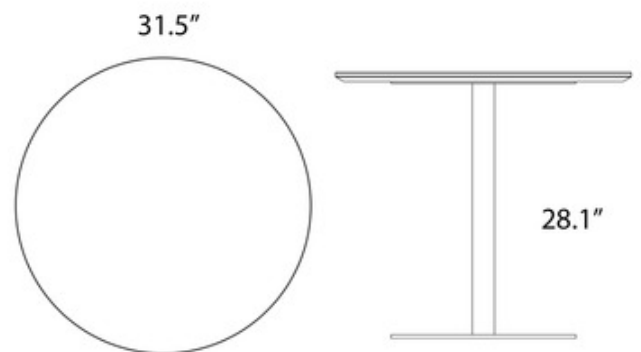

Shown in: Black / Black Marquina Marble

COLOR	Black Marquina Marble
BODY FINISH	Black
WATTAGE	N/A
DIMMER	N/A
DIMENSIONS	31.5"W x 28.1"H
LAMP	N/A

SPEC # GUBI095401

COMPANY	PROJECT	FIXTURE TYPE	APPROVED BY	DATE