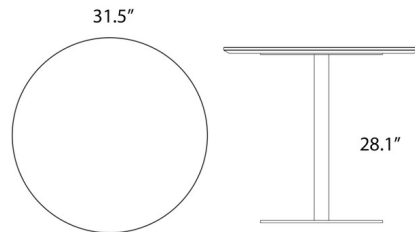

Specifications

COLOR	Black Marquina Marble
BODY FINISH	Black
WATTAGE	N/A
DIMMER	N/A
DIMENSIONS	31.5"W x 28.1"H
BULB	N/A
COUNTRY OF ORIGIN	Italy

CLICK TO VIEW PRODUCT

Notes: