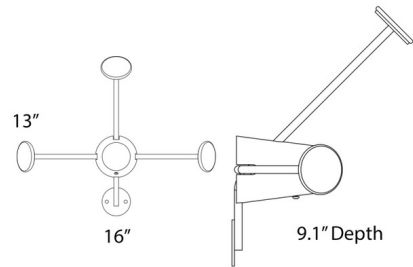

By Gubi

Description

Keep your home organized and clutter-free during the autumn and winter months with the GUBI Mategot Coat Rack. This coat rack is designed with a striking brass centerpiece and three arms, making for ample storage room. The three hooks are ultra sturdy and allow you to maximize your space during the colder months. Situate this coat rack in your entryway to keep your space stylish and clutter-free.

Specifications

COLOR Brass
BODY FINISH Black Matte
WATTAGE N/A
DIMMER N/A
DIMENSIONS 16"W x 13"H x 9.1"D
BULB N/A
COUNTRY OF ORIGIN China

Notes:

Shown in black matte / brass

CLICK TO VIEW PRODUCT