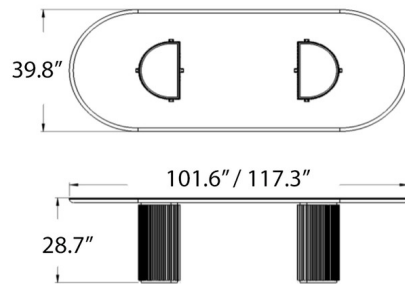

### Specifications

COLOR	N/A
BODY FINISH	Black Stained Oak
WATTAGE	N/A
DIMMER	N/A
DIMENSIONS	101.6"W x 28.7"H x 39.8"D
BULB	N/A
COUNTRY OF ORIGIN	Denmark

CLICK TO VIEW PRODUCT

Notes: