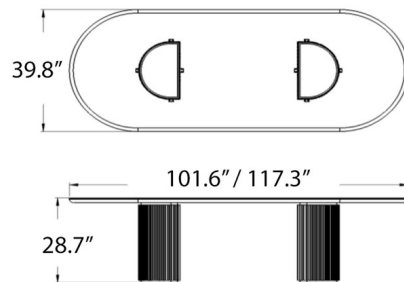

Shown in black stained oak

Specifications

COLOR	N/A
BODY FINISH	Black Stained Oak
WATTAGE	N/A
DIMMER	N/A
DIMENSIONS	101.6"W x 28.7"H x 39.8"D
BULB	N/A
COUNTRY OF ORIGIN	Denmark

CLICK TO VIEW PRODUCT

Notes: