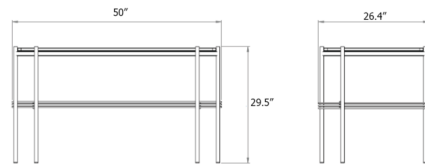

### Specifications

COLOR	Black Marquina Marble
BODY FINISH	Black
WATTAGE	N/A
DIMMER	N/A
DIMENSIONS	50"W x 29.5"H x 26.4"D
BULB	N/A
COUNTRY OF ORIGIN	Italy

CLICK TO VIEW PRODUCT

Notes: