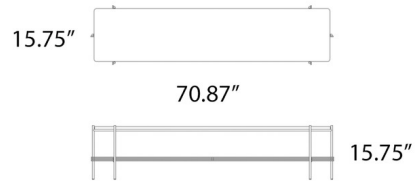

Description

Elevate the look of your living room or entryway with the GUBI TS Rectangular Console. This dynamic console table features a single rack and sports strong metal legs with cross detailing. The rectangular marble top with lacquered metal frame make this console perfect for a wide variety of design schemes. Make storage stylish again with this console from GUBI.

Shown in black / grey emperor marble

Specifications

COLOR	Grey Emperor Marble
BODY FINISH	Black
WATTAGE	N/A
DIMMER	N/A
DIMENSIONS	70.87"W x 15.75"H x 15.75"D
BULB	N/A
COUNTRY OF ORIGIN	Italy

CLICK TO VIEW PRODUCT