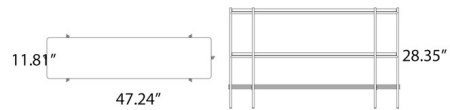

### Specifications

COLOR	Black Marquina Marble
BODY FINISH	Black
WATTAGE	N/A
DIMMER	N/A
DIMENSIONS	47.24"W x 28.35"H x 11.81"D
BULB	N/A
COUNTRY OF ORIGIN	Italy

CLICK TO VIEW PRODUCT

Notes: