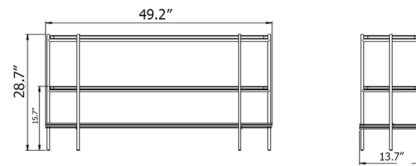

Shown in black / white carrera marble

Specifications

COLOR	White Carrera Marble
BODY FINISH	Black
WATTAGE	N/A
DIMMER	N/A
DIMENSIONS	47.24"W x 28.34"H x 11.81"D
BULB	N/A
COUNTRY OF ORIGIN	Italy

CLICK TO VIEW PRODUCT