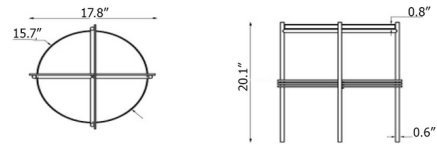

### Specifications

COLOR	Black Marquina Marble
BODY FINISH	Black
WATTAGE	N/A
DIMMER	N/A
DIMENSIONS	17.8"W x 20.08"H
BULB	N/A
COUNTRY OF ORIGIN	Italy

CLICK TO VIEW PRODUCT

Notes: