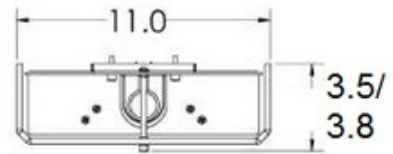

COMPANY

PROJECT

FIXTURE TYPE

APPROVED BY

DATE