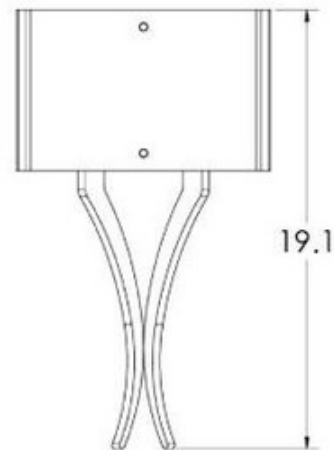

COMPANY

PROJECT

FIXTURE TYPE

APPROVED BY

DATE