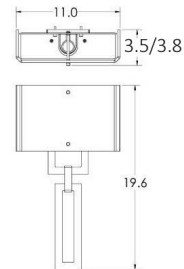

Lightology

lightology.com
866-954-4489
04-25-26

Project: _____

Company: _____

Location: _____ Fixture Type: _____

SPEC #: **HMR1095490**

Approved On: _____ Approved By: _____

Carlyle Quattro Wall Sconce By Hammerton Studio

Shown in burnished bronze / frosted granite

Specifications

COLOR	Frosted Granite
BODY FINISH	Burnished Bronze
WATTAGE	8W
DIMMER	Standard 120V
DIMENSIONS	11"W x 19.6"H x 3.8"D
BULB NOT INCLUDED	1 x A19/Medium (E26)/8W/120V LED
OTHER BULB OPTIONS	1 x A19/Medium (E26)/60W/120V Incandescent