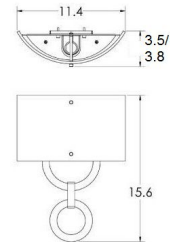

### Specifications

COLOR	Frosted Granite
BODY FINISH	Graphite
WATTAGE	8W
DIMMER	Standard 120V
DIMENSIONS	11.4"W x 15.6"H x 3.8"D
BULB NOT INCLUDED	1 x A19/Medium (E26)/8W/120V LED
OTHER BULB OPTIONS	1 x A19/Medium (E26)/60W/120V Incandescent