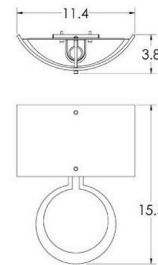

### Specifications

COLOR	Ivory Wisp
BODY FINISH	Classic Silver
WATTAGE	8W
DIMMER	Standard 120V
DIMENSIONS	11.4"W x 15.5"H x 3.8"D
BULB NOT INCLUDED	1 x A19/Medium (E26)/8W/120V LED
OTHER BULB OPTIONS	1 x A19/Medium (E26)/60W/120V Incandescent