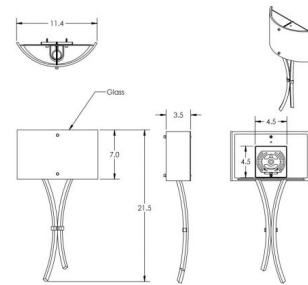

Lightology

lightology.com
866-954-4489
04-22-26

Project: _____

Company: _____

Location: _____ Fixture Type: _____

SPEC #: **HMR1095606**

Approved On: _____ Approved By: _____

Ironwood Sprout Glass Wall Sconce By Hammerton Studio

Description

The Ironwood Sprout Wall Sconce is a nature inspired organic piece. The artisan sculpted curved steel frame is complemented with kiln fused, hand textured glass.

Shown in graphite / smoke granite

Specifications

COLOR	Smoke Granite
BODY FINISH	Graphite
WATTAGE	60W
DIMMER	Standard 120V
DIMENSIONS	11.4"W x 21.5"H x 3.5"D
BULB NOT INCLUDED	1 x A19/Medium (E26)/60W/120V Incandescent
OTHER BULB OPTIONS	1 x A19/Medium (E26)/120V LED