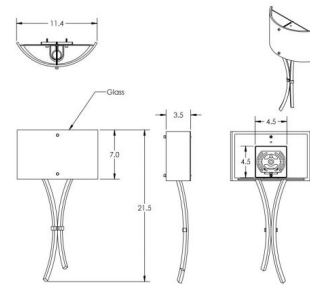

Lightology

lightology.com
866-954-4489
06-29-26

Project: _____
Company: _____
Location: _____ Fixture Type: _____
SPEC #: **HMR1095606**
Approved On: _____ Approved By: _____

Ironwood Sprout Glass Wall Sconce By Hammerton Studio

Description

The Ironwood Sprout Wall Sconce is a nature inspired organic piece. The artisan sculpted curved steel frame is complemented with kiln fused, hand textured glass.

Shown in graphite / smoke granite

Specifications

COLOR Smoke Granite
BODY FINISH Graphite
WATTAGE 60W
DIMMER Standard 120V
DIMENSIONS 11.4"W x 21.5"H x 3.5"D
BULB NOT INCLUDED 1 x A19/Medium (E26)/60W/120V Incandescent
OTHER BULB OPTIONS 1 x A19/Medium (E26)/120V LED