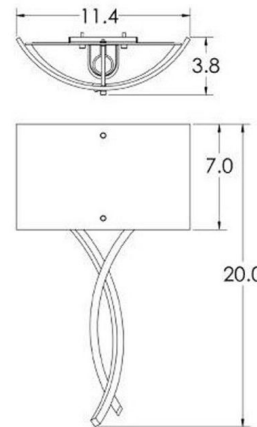

Lightology

lightology.com
866-954-4489
04-26-26

Project: _____

Company: _____

Location: _____ Fixture Type: _____

SPEC #: **HMR1095618**

Approved On: _____ Approved By: _____

Ironwood Twist Glass Wall Sconce By Hammerton Studio

Description

The Ironwood Twist Wall Sconce is a nature inspired design, perfect in any interior style. The artisan sculpted steel is hand textured and is accented with kiln fused glass.

Shown in graphite / smoke granite

Specifications

COLOR	Smoke Granite
BODY FINISH	Graphite
WATTAGE	60W
DIMMER	Standard 120V
DIMENSIONS	11.4"W x 20"H x 3.8"D
BULB NOT INCLUDED	1 x A19/Medium (E26)/60W/120V Incandescent
OTHER BULB OPTIONS	1 x A19/Medium (E26)/120V LED