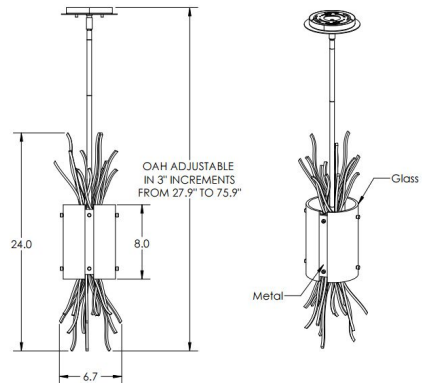

### Description

The Ironwood Thistle Pendant is a nature inspired design, perfect in any interior style. The artisan sculpted steel is hand textured and is accented with kiln fused glass. Adjustable in increments of 3 inches.

### Specifications

COLOR . . . . . Frosted Granite  
BODY FINISH . . . . . Graphite  
WATTAGE . . . . . 60W  
DIMMER . . . . . Standard 120V  
DIMENSIONS . . . . . 6.7"W x 24"H  
BULB NOT INCLUDED . . . . . 1 x A19/Medium (E26)/60W/120V Incandescent  
OTHER BULB OPTIONS . . . . . 1 x A15/Medium (E26)/120V LED

### Technical Information

PRODUCT DIMENSIONS . . . . . Canopy: 6" Diameter

Shown in graphite / frosted granite

CLICK TO VIEW PRODUCT

Notes: