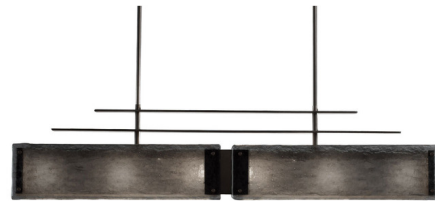

Lightology

lightology.com
866-954-4489
05-24-26

Project: _____
 Company: _____
 Location: _____ Fixture Type: _____
 SPEC #: **HMR1095666**
 Approved On: _____ Approved By: _____

Urban Loft Parallel Linear Pendant By Hammerton Studio

Description

The Urban Loft Parallel Linear Pendant brings a clean contemporary design to your room that is softened by the hand textured, kiln fired art glass shade. Elevate any interior space with this unique piece.

Shown in graphite / smoke granite

Specifications

COLOR Smoke Granite
 BODY FINISH Graphite
 WATTAGE 360W
 DIMMER Standard 120V
 DIMENSIONS 44.3"L x 5.8"W x 10.1"H
 BULB NOT INCLUDED 6 x A19/Medium (E26)/60W/120V Incandescent

Technical Information

PRODUCT DIMENSIONS Adjustable in 3 inch increments from 16.3" - 70.3"

CLICK TO VIEW PRODUCT

Notes: