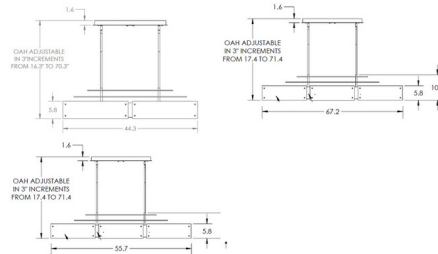

Lightology

lightology.com
866-954-4489
05-24-26

Project: _____
 Company: _____
 Location: _____ Fixture Type: _____
 SPEC #: **HMR1095666**
 Approved On: _____ Approved By: _____

Urban Loft Parallel Linear Pendant By Hammerton Studio

Shown in graphite / smoke granite

Specifications

COLOR Smoke Granite
 BODY FINISH Graphite
 WATTAGE 360W
 DIMMER Standard 120V
 DIMENSIONS 44.3"L x 5.8"W x 10.1"H
 BULB NOT INCLUDED 6 x A19/Medium (E26)/60W/120V Incandescent

Technical Information

PRODUCT DIMENSIONS Adjustable in 3 inch increments from 16.3" - 70.3"

CLICK TO VIEW PRODUCT

Notes: