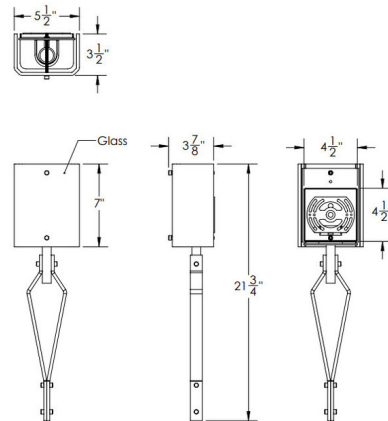

### Specifications

COLOR	Frosted Granite
BODY FINISH	Graphite
WATTAGE	60W
DIMMER	Standard 120V
DIMENSIONS	5.5"W x 21.75"H x 3.88"D
BULB NOT INCLUDED	1 x A19/Medium (E26)/60W/120V Incandescent
OTHER BULB OPTIONS	1 x A19/Medium (E26)/120V LED