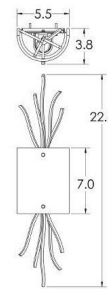

Lightology

lightology.com
866-954-4489
07-06-26

Project: _____

Company: _____

Location: _____ Fixture Type: _____

SPEC #: **HMR1095705**

Approved On: _____ Approved By: _____

Ironwood Thistle Glass Wall Sconce By Hammerton Studio

Description

The Ironwood Thistle Wall Sconce is a nature inspired design, perfect in any interior style. Tee artisan sculpted steel is hand textured and is accented with kiln fused glass.

Shown in graphite / smoke granite

Specifications

COLOR	Smoke Granite
BODY FINISH	Graphite
WATTAGE	60W
DIMMER	Standard 120V
DIMENSIONS	5.5"W x 22.6"H x 3.8"D
BULB NOT INCLUDED	1 x A19/Medium (E26)/60W/120V Incandescent
OTHER BULB OPTIONS	1 x A19/Medium (E26)/120V LED