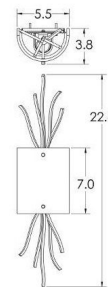

### Description

The Ironwood Thistle Wall Sconce is a nature inspired design, perfect in any interior style. Tee artisan sculpted steel is hand textured and is accented with kiln fused glass.

Shown in graphite / smoke granite

### Specifications

COLOR	Smoke Granite
BODY FINISH	Graphite
WATTAGE	60W
DIMMER	Standard 120V
DIMENSIONS	5.5"W x 22.6"H x 3.8"D
BULB NOT INCLUDED	1 x A19/Medium (E26)/60W/120V Incandescent
OTHER BULB OPTIONS	1 x A19/Medium (E26)/120V LED