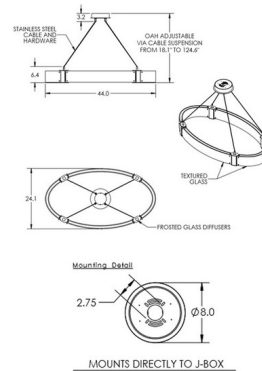

Shown in graphite / clear granite

CLICK TO VIEW PRODUCT

Notes: